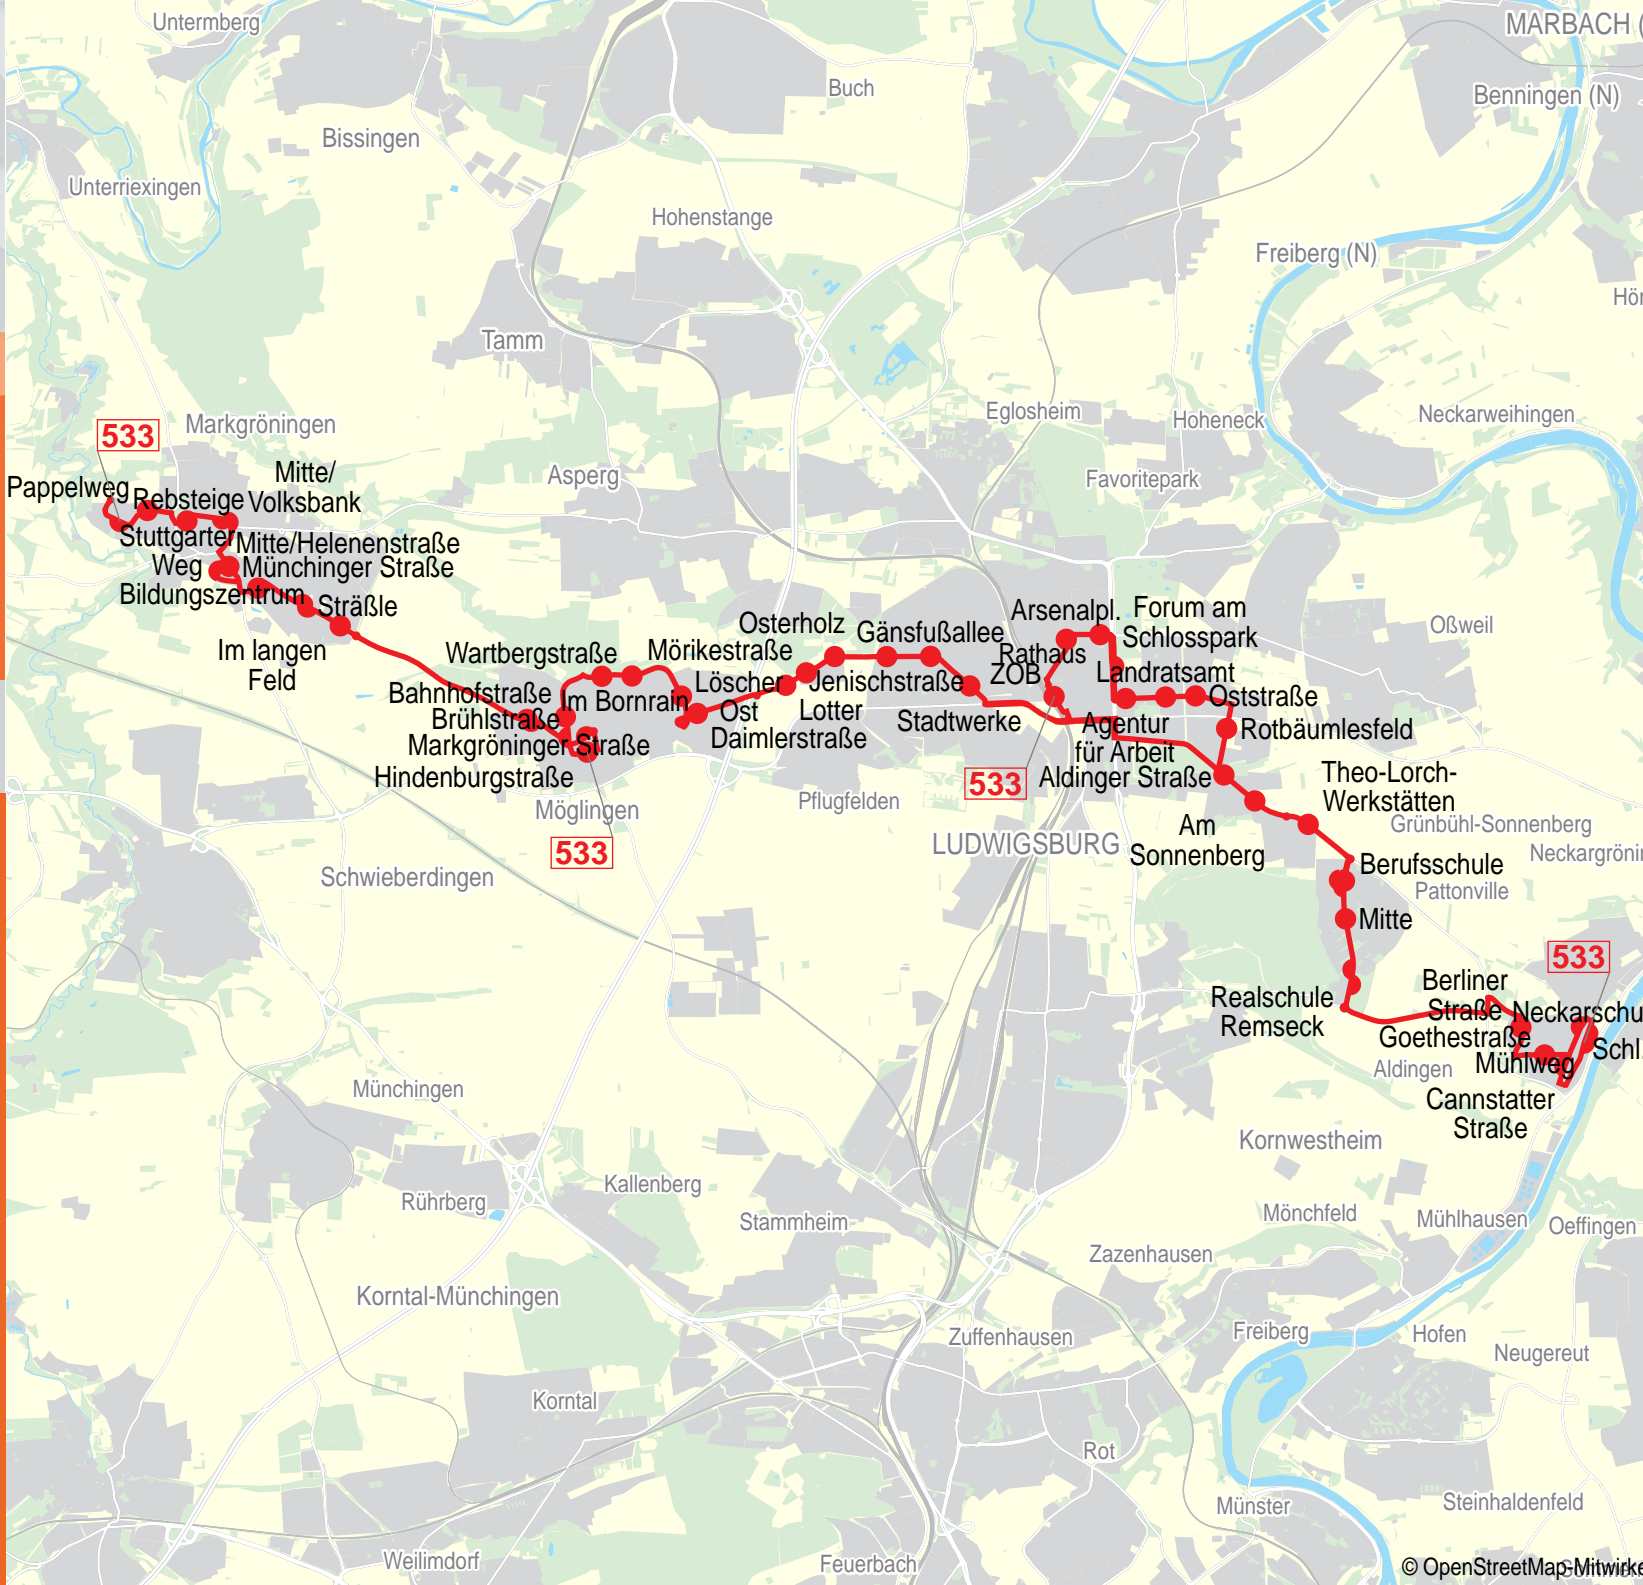

533

Aldingen - Ludwigsburg - Möglingen - Markgröningen

gültig ab 12.12.2021

Haben Sie noch Fragen?

Württembergische Bus-Gesellschaft mbH
Telefon: +49 7141 299588-8
E-Mail: info@wbg-bus.de
www.wbg-bus.de

VVS- Service

Telefon: +49 711 19449
www.vvs.de

Verkehrs- und Tarifverbund Stuttgart GmbH (VVS)
Rotebühlstraße 121
70178 Stuttgart

Am 24. und 31.12 Verkehr wie samstags

© OpenStreetMap-Mitwirkende

533

Aldingen - Ludwigsburg - Möglingen - Markgröningen

Table with columns for days of the week (MONTAG - FREITAG) and bus stops. Includes stop names like Aldingen, Möglingen, Ludwigsburg, and Markgröningen with corresponding departure times.

Table with columns for days of the week (MONTAG - FREITAG, SAMSTAG) and bus stops. Includes stop names like Aldingen, Möglingen, Ludwigsburg, and Markgröningen with corresponding departure times.

Table with columns for days of the week (SAMSTAG, SONN-/FEIERTAG) and bus stops. Includes stop names like Aldingen, Möglingen, Ludwigsburg, and Markgröningen with corresponding departure times.

ZEICHENERKLÄRUNG: F nur an schulfreien Tagen S nur an Schultagen