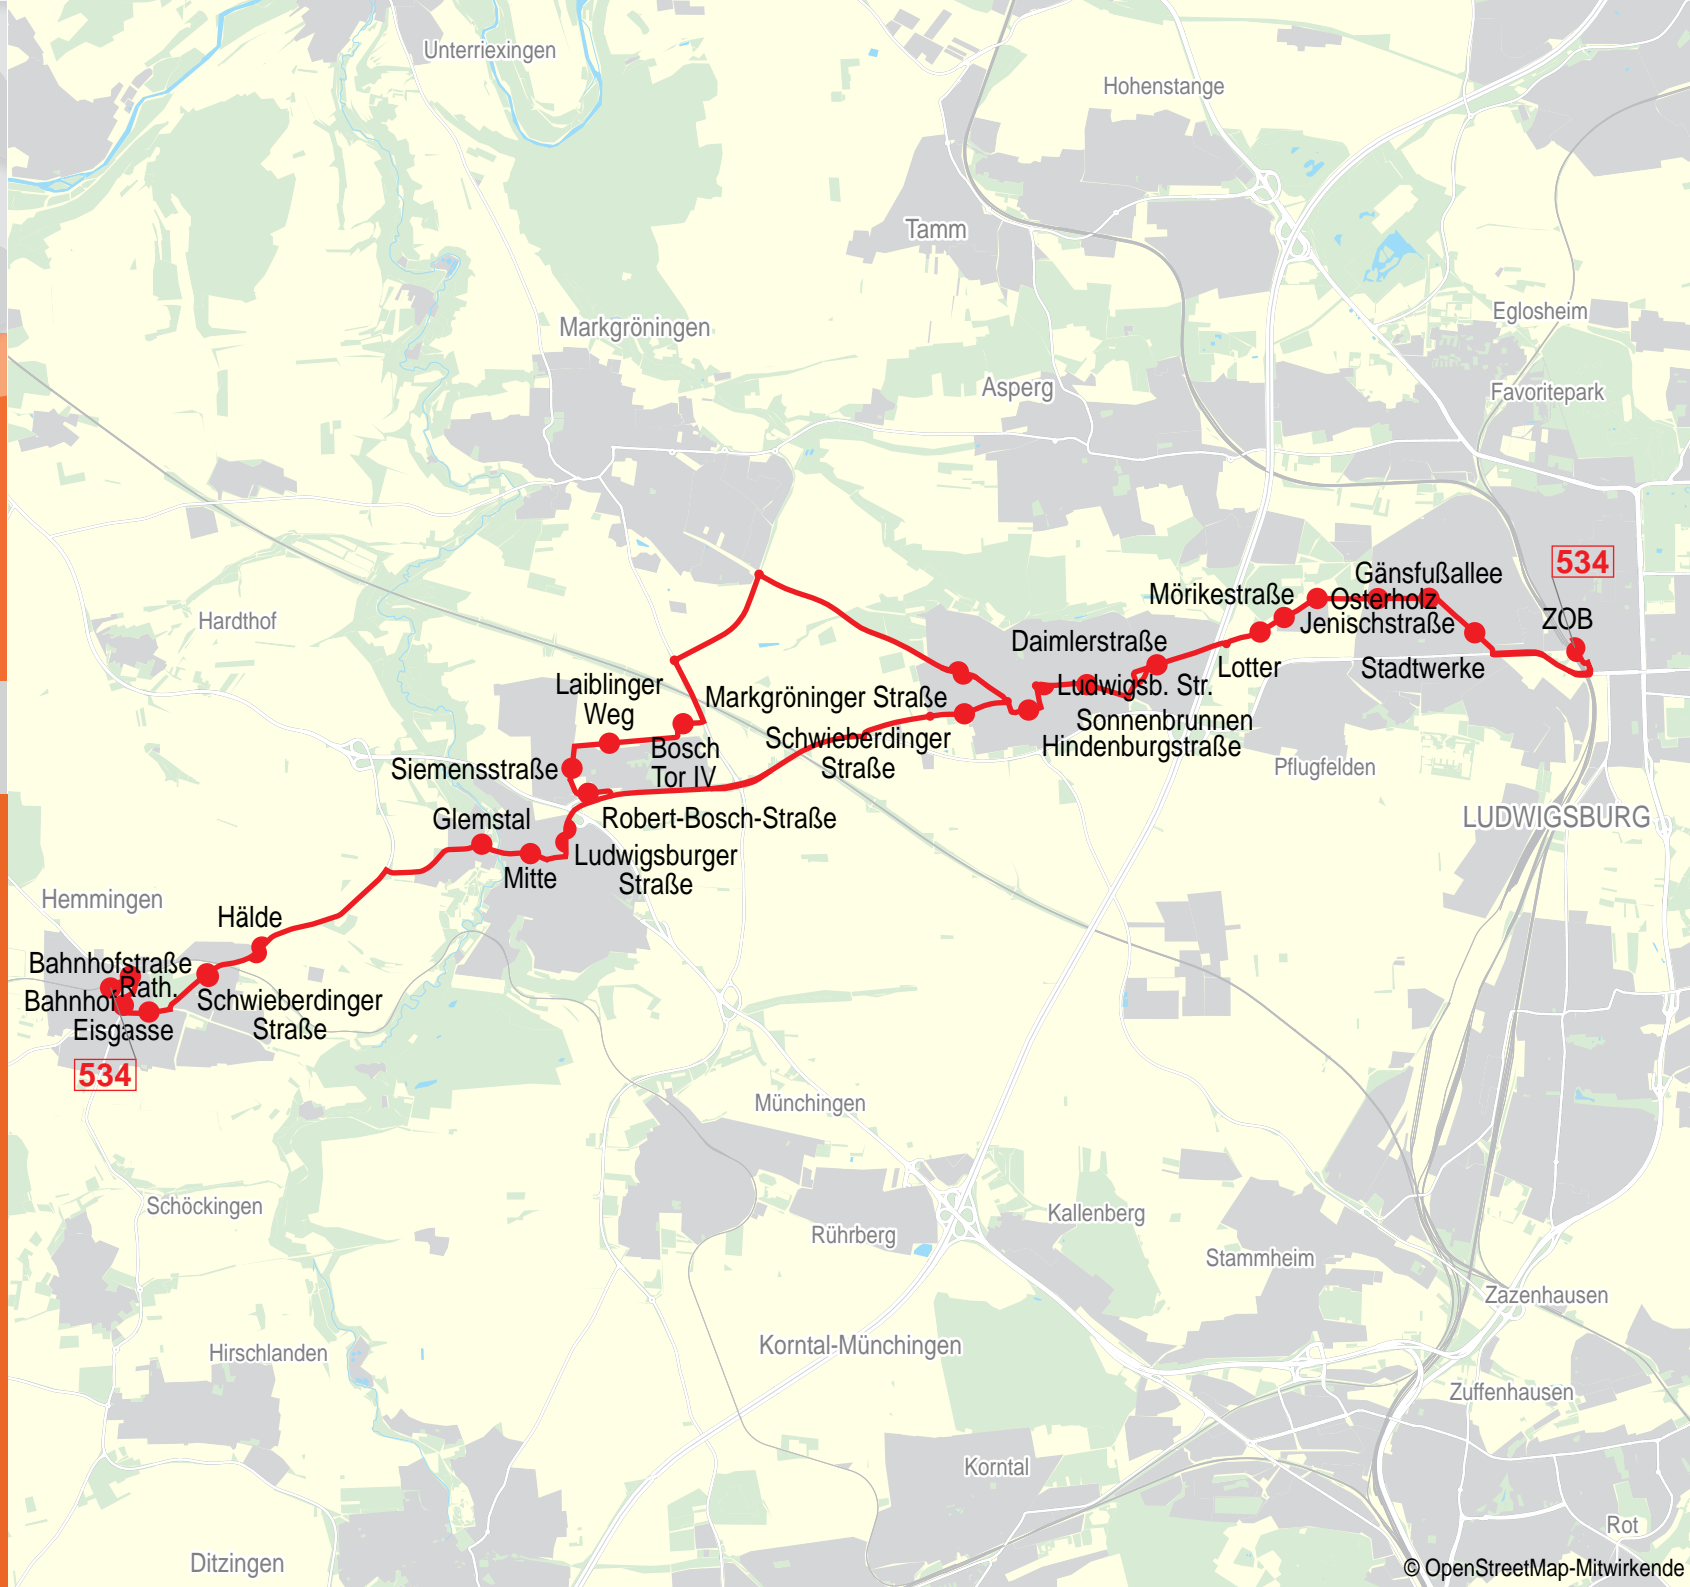

534

Ludwigsburg - Möglingen - Schwieberdingen - Hemmingen

gültig ab 12.12.2021

Haben Sie noch Fragen?

Württembergische Bus-Gesellschaft mbH
Telefon: +49 7141 299588-8
E-Mail: info@wbg-bus.de
www.wbg-bus.de

VVS- Service

Telefon: +49 711 19449
www.vvs.de

Verkehrs- und Tarifverbund
Stuttgart GmbH (VVS)
Rotebühlstraße 121
70178 Stuttgart

Am 24. und 31.12 Verkehr wie samstags

534

Ludwigsburg - Möglingen - Schwieberdingen - Hemmingen